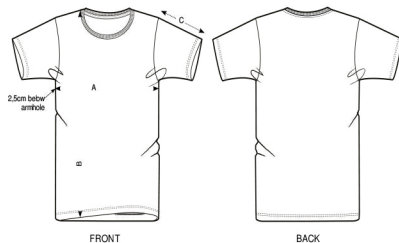

MEDIUM FIT

**raubdruckerin**

urban street prints

Size guide

measuring unit  
**cm** centimeters

SIZES	XS	S	M	L	XL	XXL
A Half Chest	45	48	51	54	57	60
B Body Length	67.5	69.5	71.5	73.5	75.5	77.5
C Sleeve Length	19.5	20.5	20.5	21.5	21.5	22.5