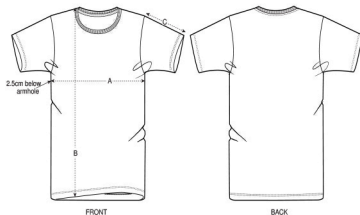

raubdruckerin

urban street prints

XXS*

XS

S

M

L

XL

XXL

XXXL*

XXXXL*

XXXXXL*

Size guide

SIZES	XXS	XS	S	M	L	XL	XXL	XXXL	XXXXL	XXXXXL
A Half Chest	43.5	46	49	52	55	58	61	64	69	74
B Body Length	64	66	69	72	74	76	78	80	82	84
C Sleeve Length	19	19.5	20.5	21.5	22.5	22.5	23.5	24.5	24.5	25