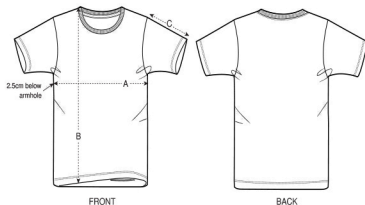

raubdruckerin

urban street prints

3-4	5-6	7-8	9-11	12-14
98-104cm	110-116cm	122-128cm	134-148cm	152-164cm

Size guide

SIZES	3-4	5-6	7-8	9-11	12-14
A Half Chest	33	35	37	41	44
B Body Length	42	46	51.5	57.5	62.5
C Sleeve Length	11.5	12.5	14.5	16.5	18.5